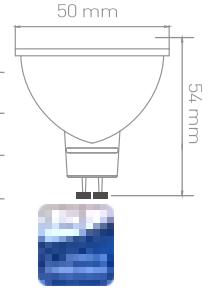

LED Kapsül Ampuller

LED Capsule Lamps